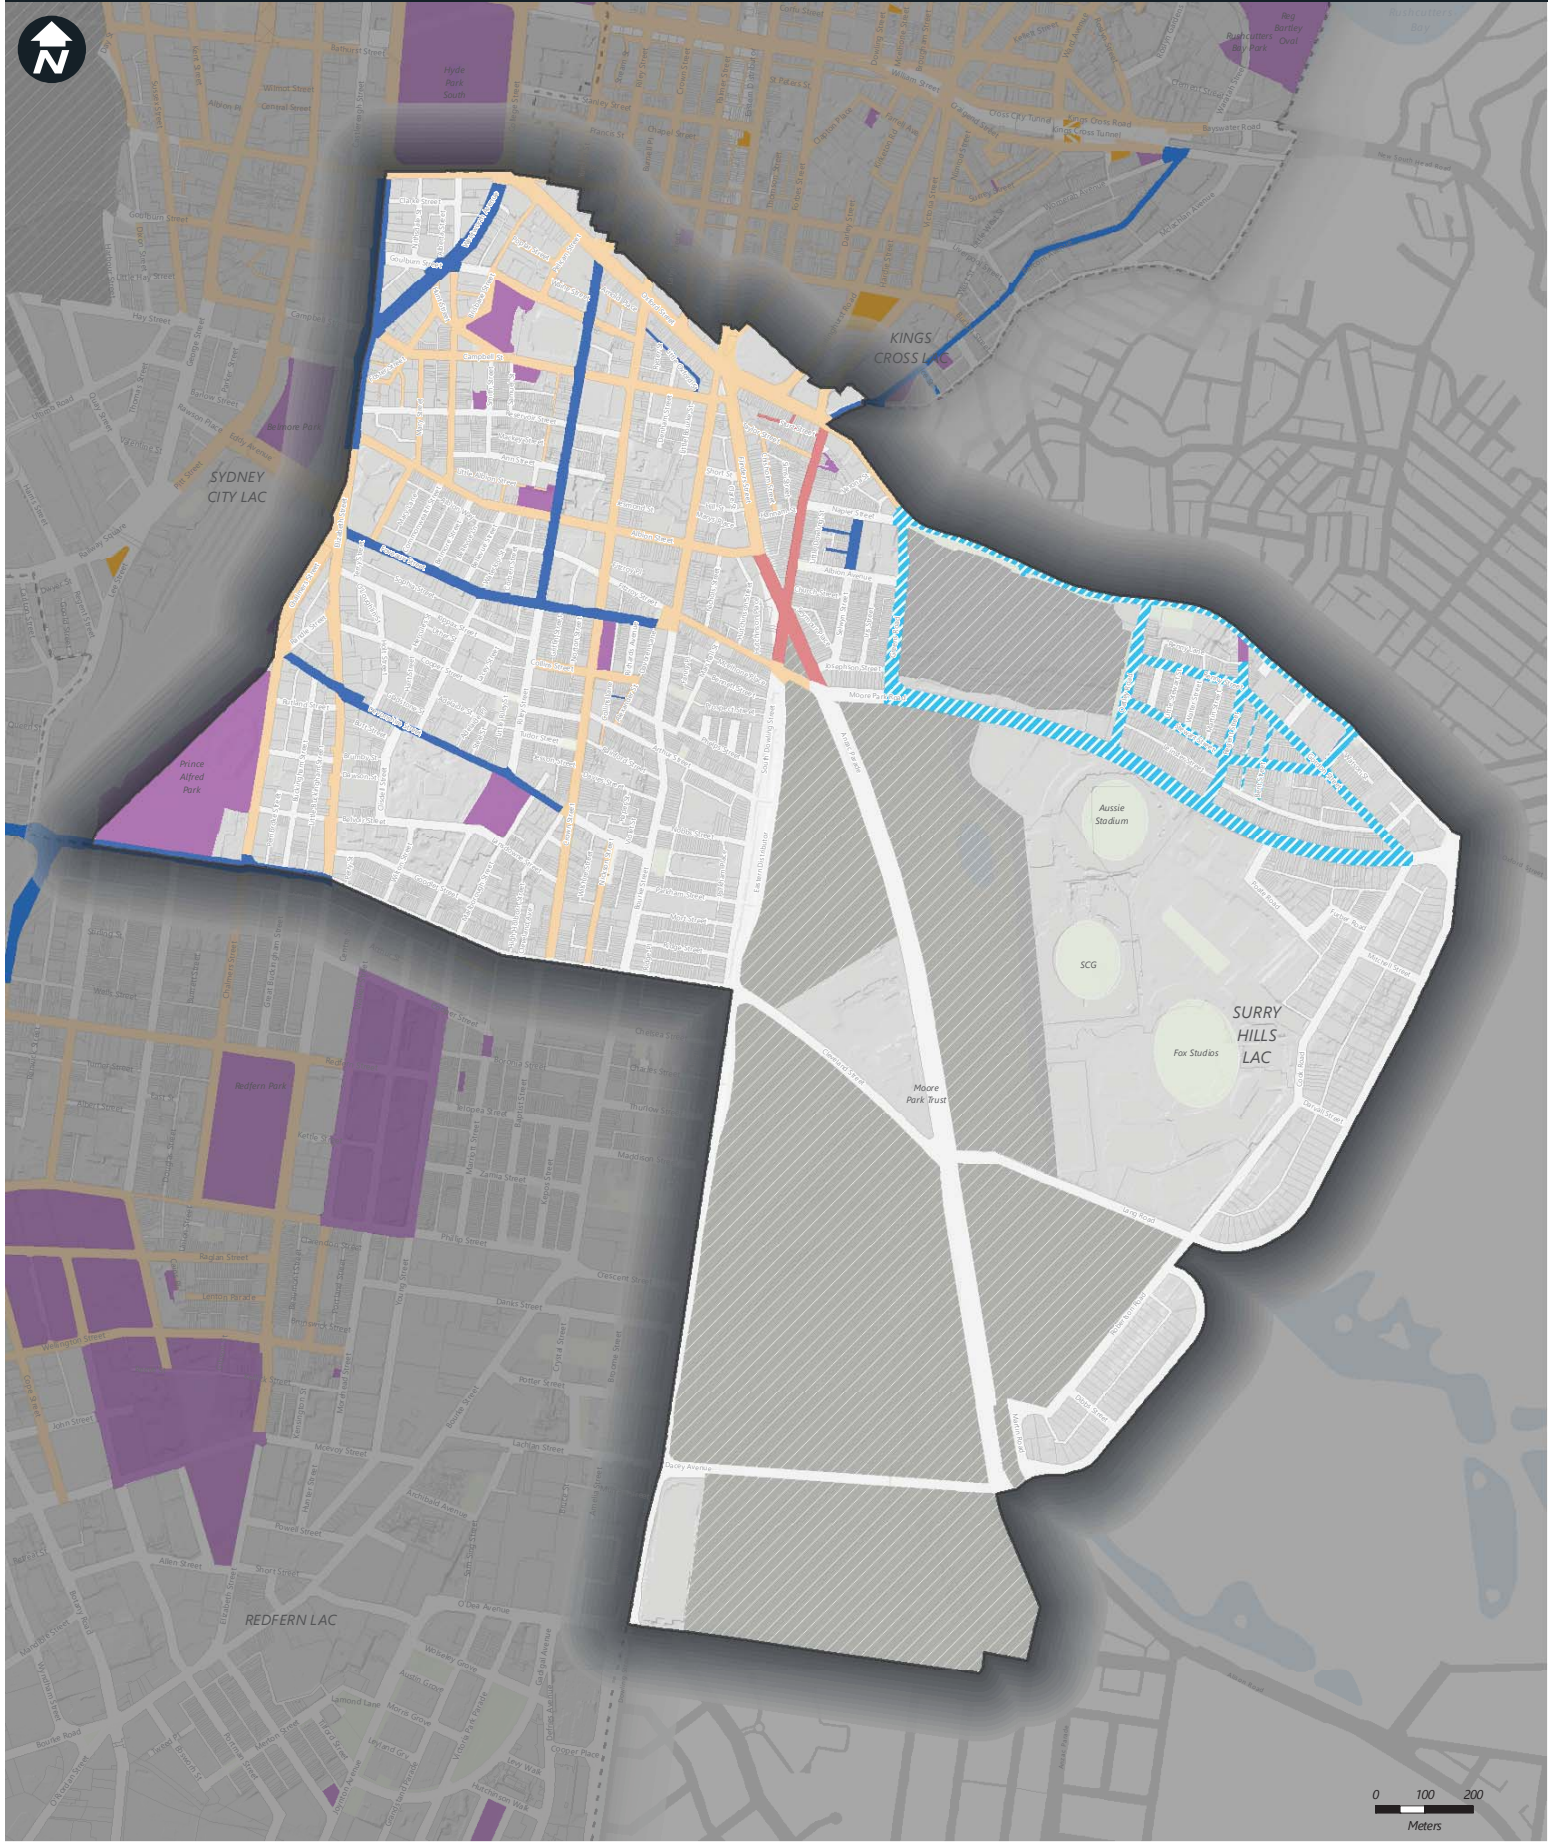

Proposed Alcohol Restrictions 2017

- New Alcohol Prohibited Area
- New Alcohol Free Zones
- New Years Eve Temporary Alcohol Prohibited Areas
- New Timed Alcohol Free Zones (Alcohol consumption permissible on New Year's Eve)
- New Rugby 7's 2018 Temporary Alcohol Free Zone

Current Alcohol Restrictions

- Temporary Alcohol Prohibited Area
- Temporary Alcohol Free Zone
- Alcohol Prohibited Areas
- Alcohol Free Zone
- Not managed by the City of Sydney