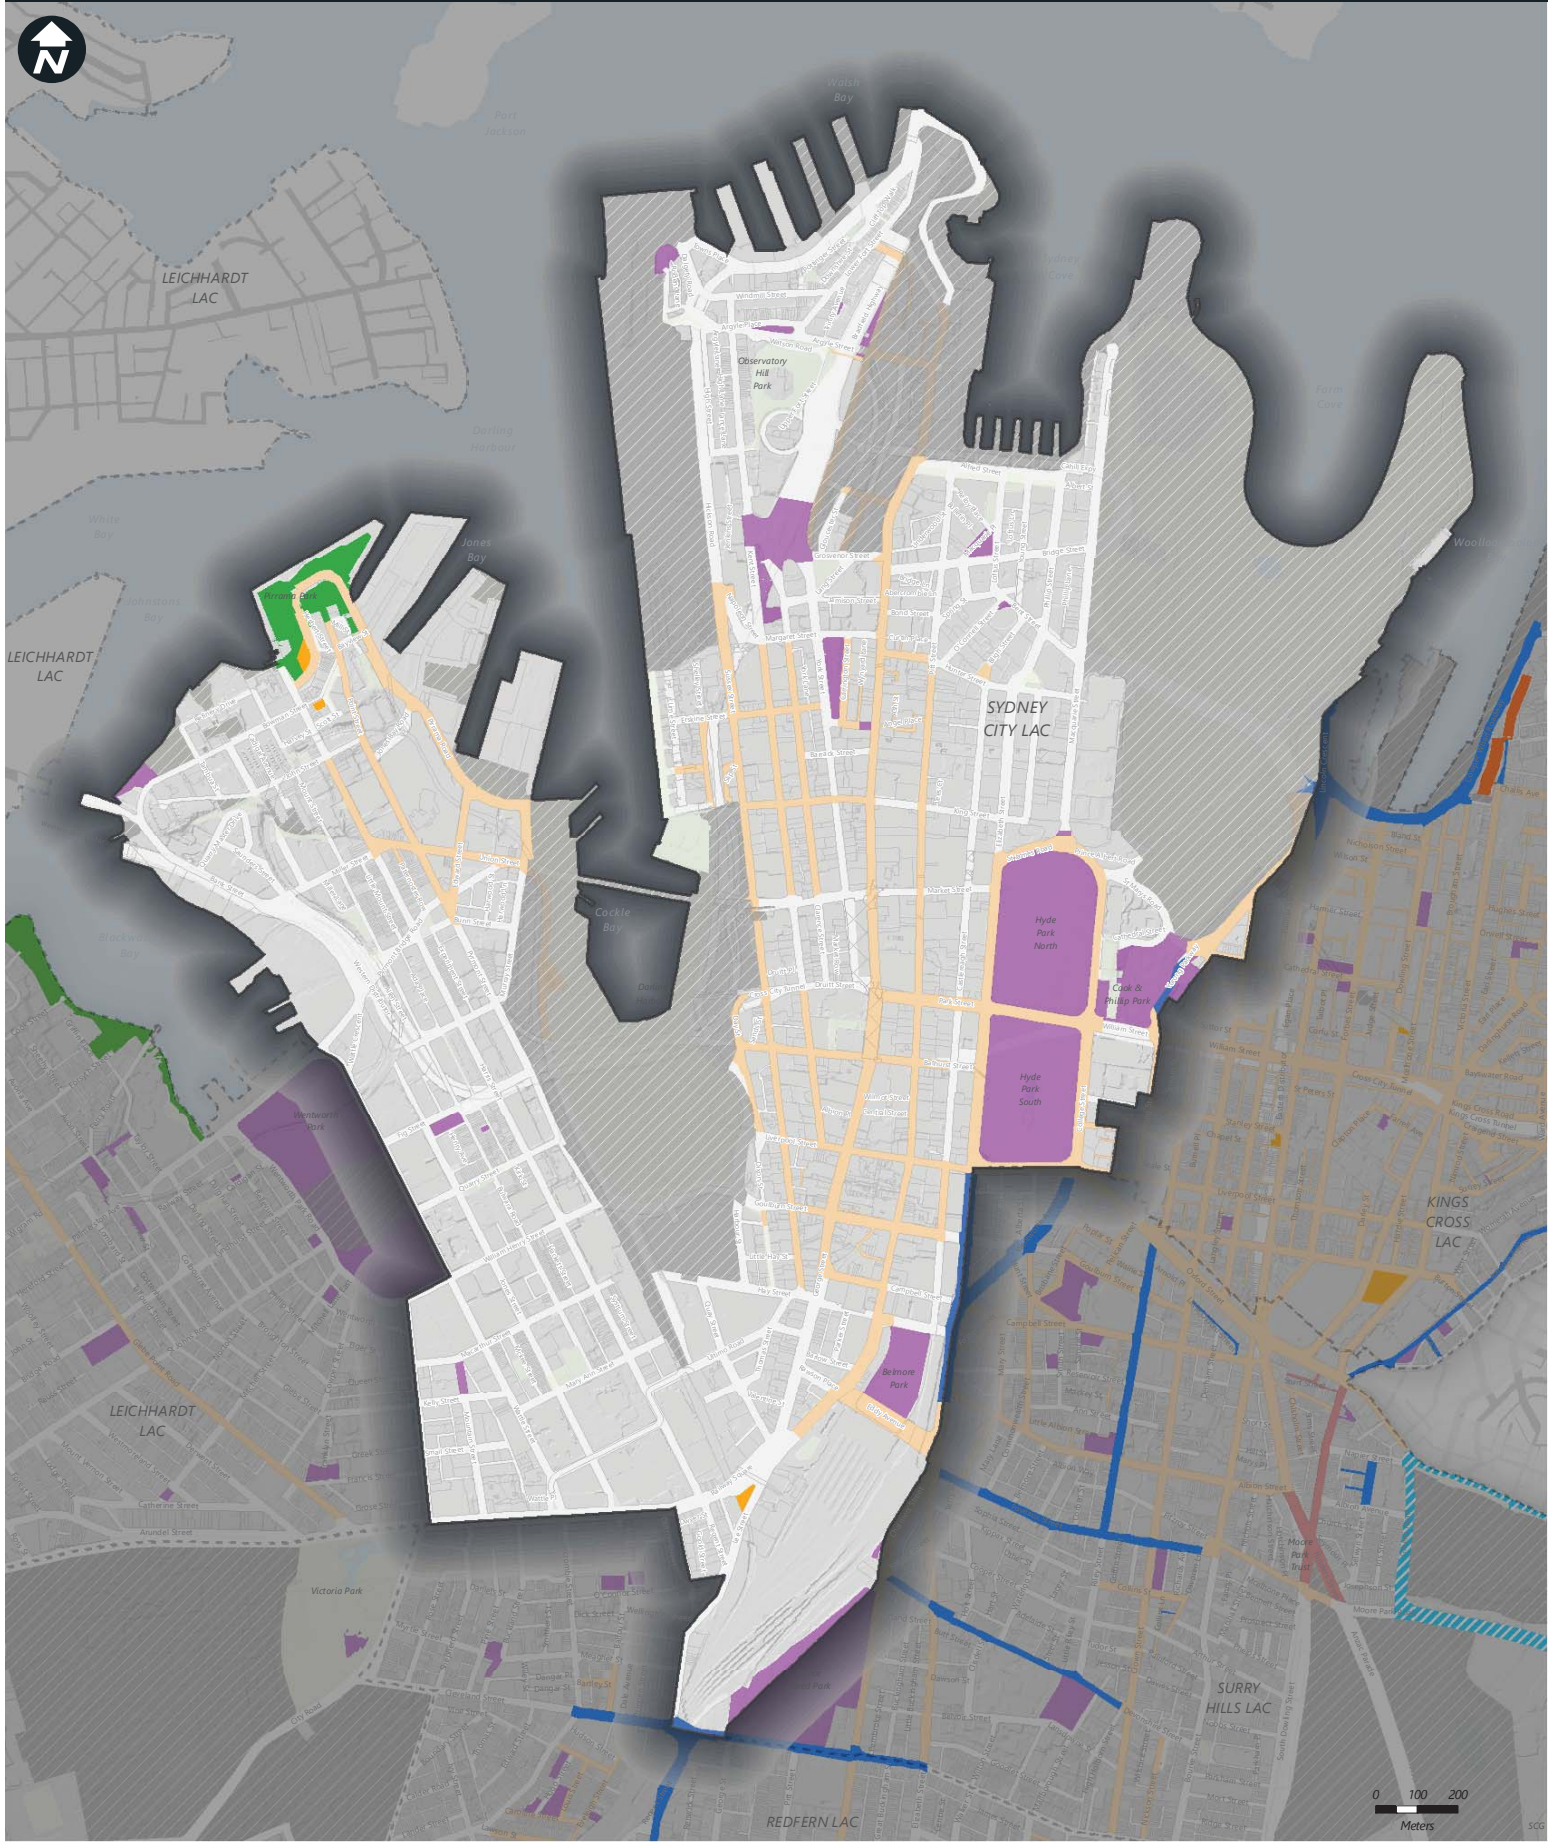

Proposed Alcohol Restrictions 2017

- New Alcohol Prohibited Area
- New Alcohol Free Zones
- New Timed Alcohol Prohibited Areas (Alcohol consumption permissible on New Year's Eve)
- New Rubby 7's 2018 Temporary Alcohol Free Zone
- New Timed Alcohol Prohibited Areas (Alcohol consumption permissible on New Year's Eve)

Current Alcohol Restrictions

- Temporary Alcohol Prohibited Area
- Temporary Alcohol Free Zone
- Alcohol Prohibited Areas
- Alcohol Free Zone
- Not managed by the City of Sydney