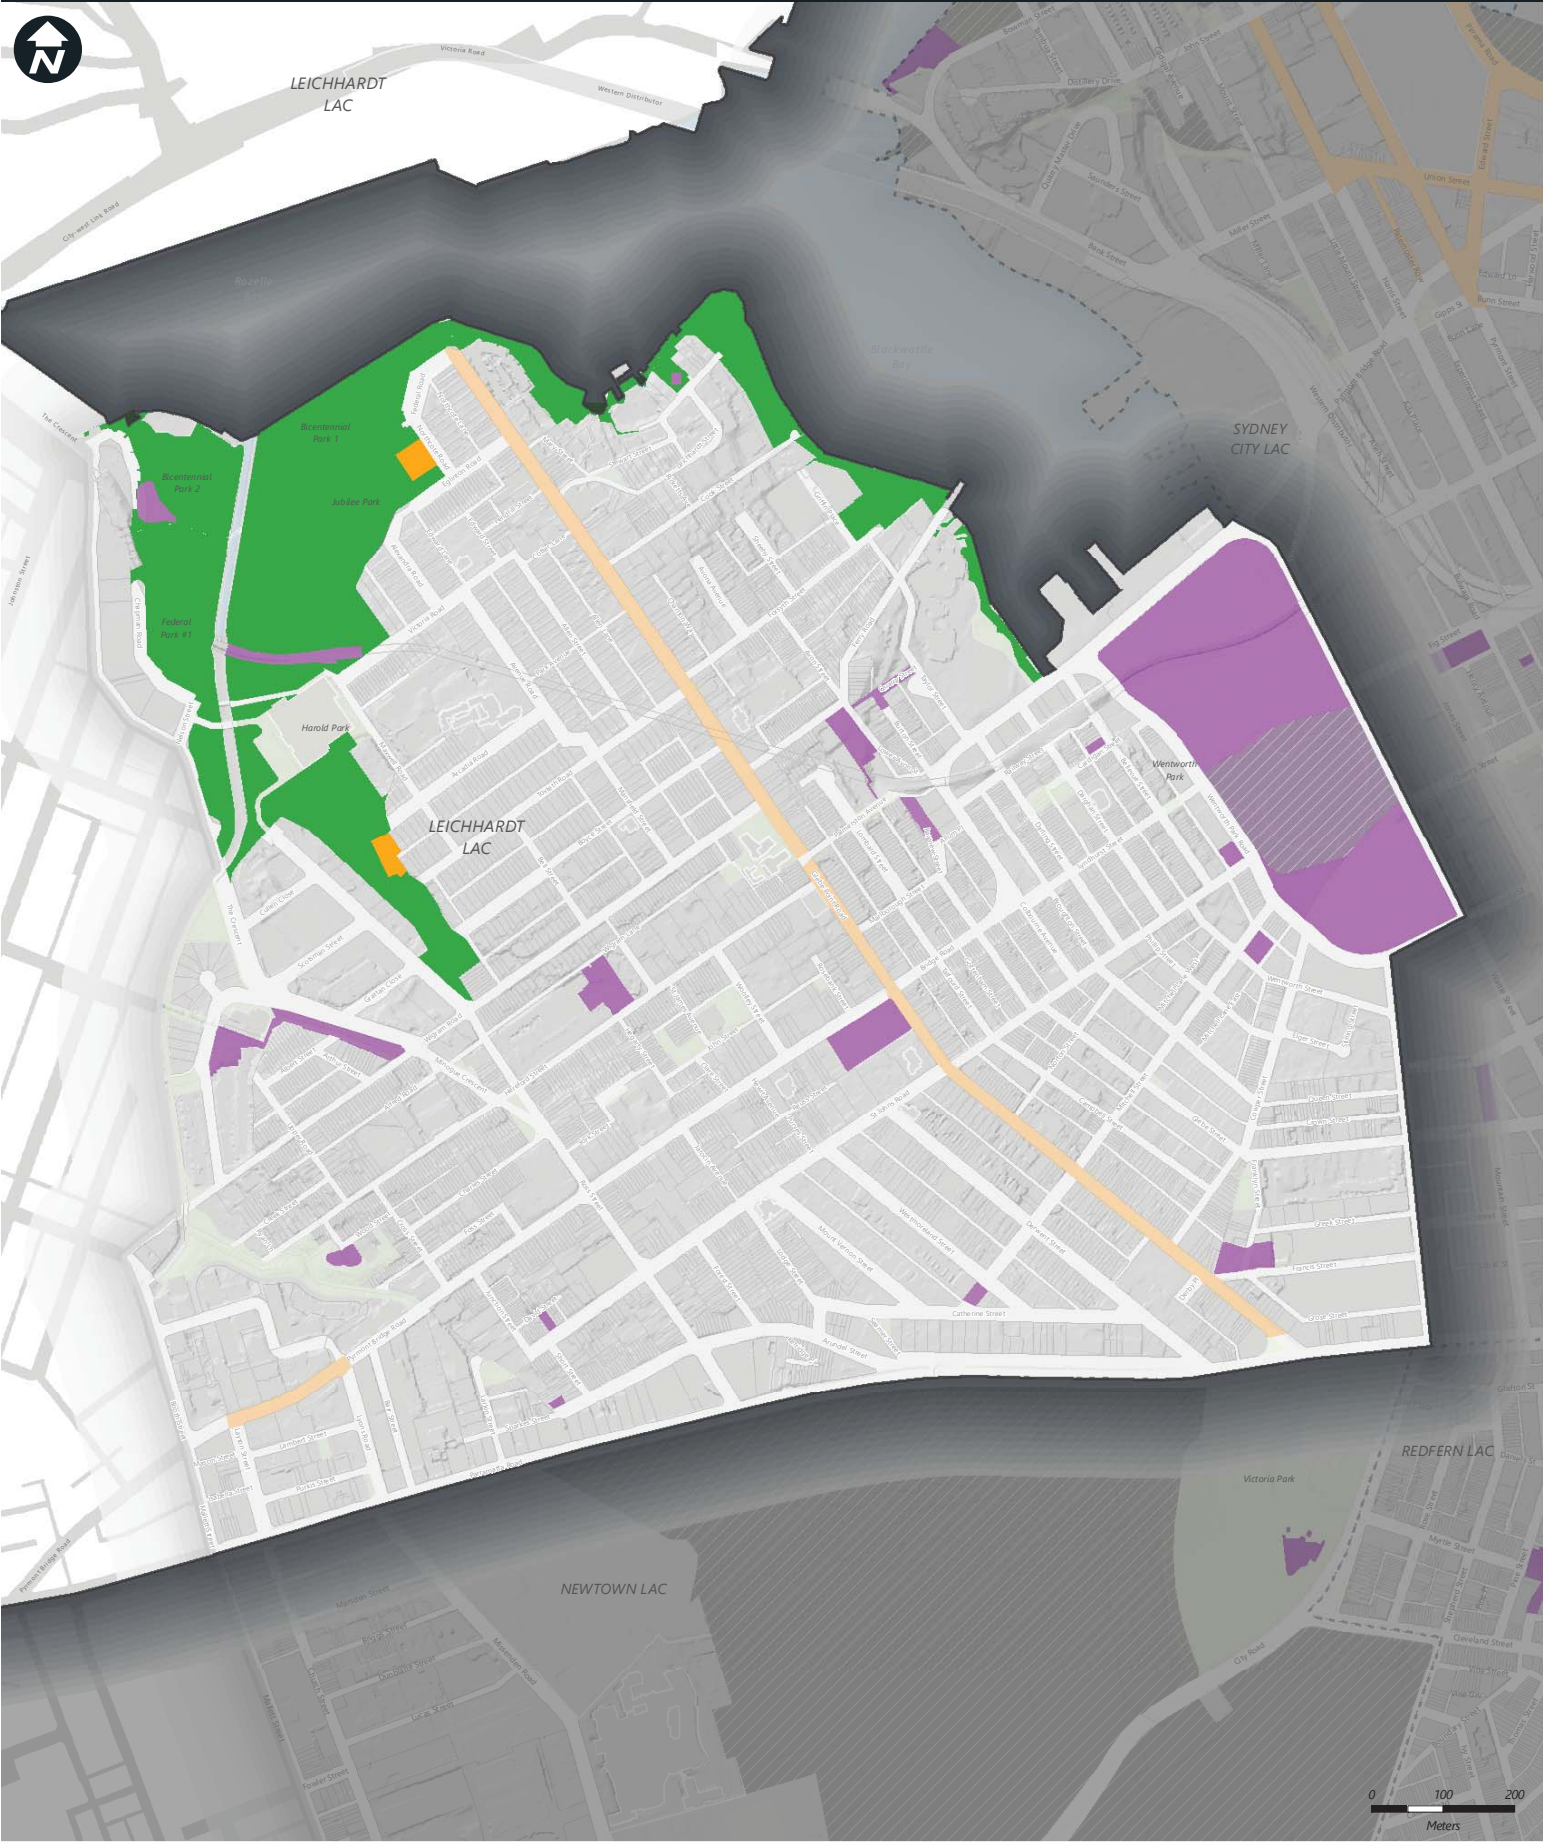

Proposed Alcohol Restrictions 2017

Current Alcohol Restrictions

- Temporary Alcohol Prohibited Area
- Temporary Alcohol Free Zone
- Alcohol Prohibited Areas
- Alcohol Free Zone
- Not managed by the City of Sydney