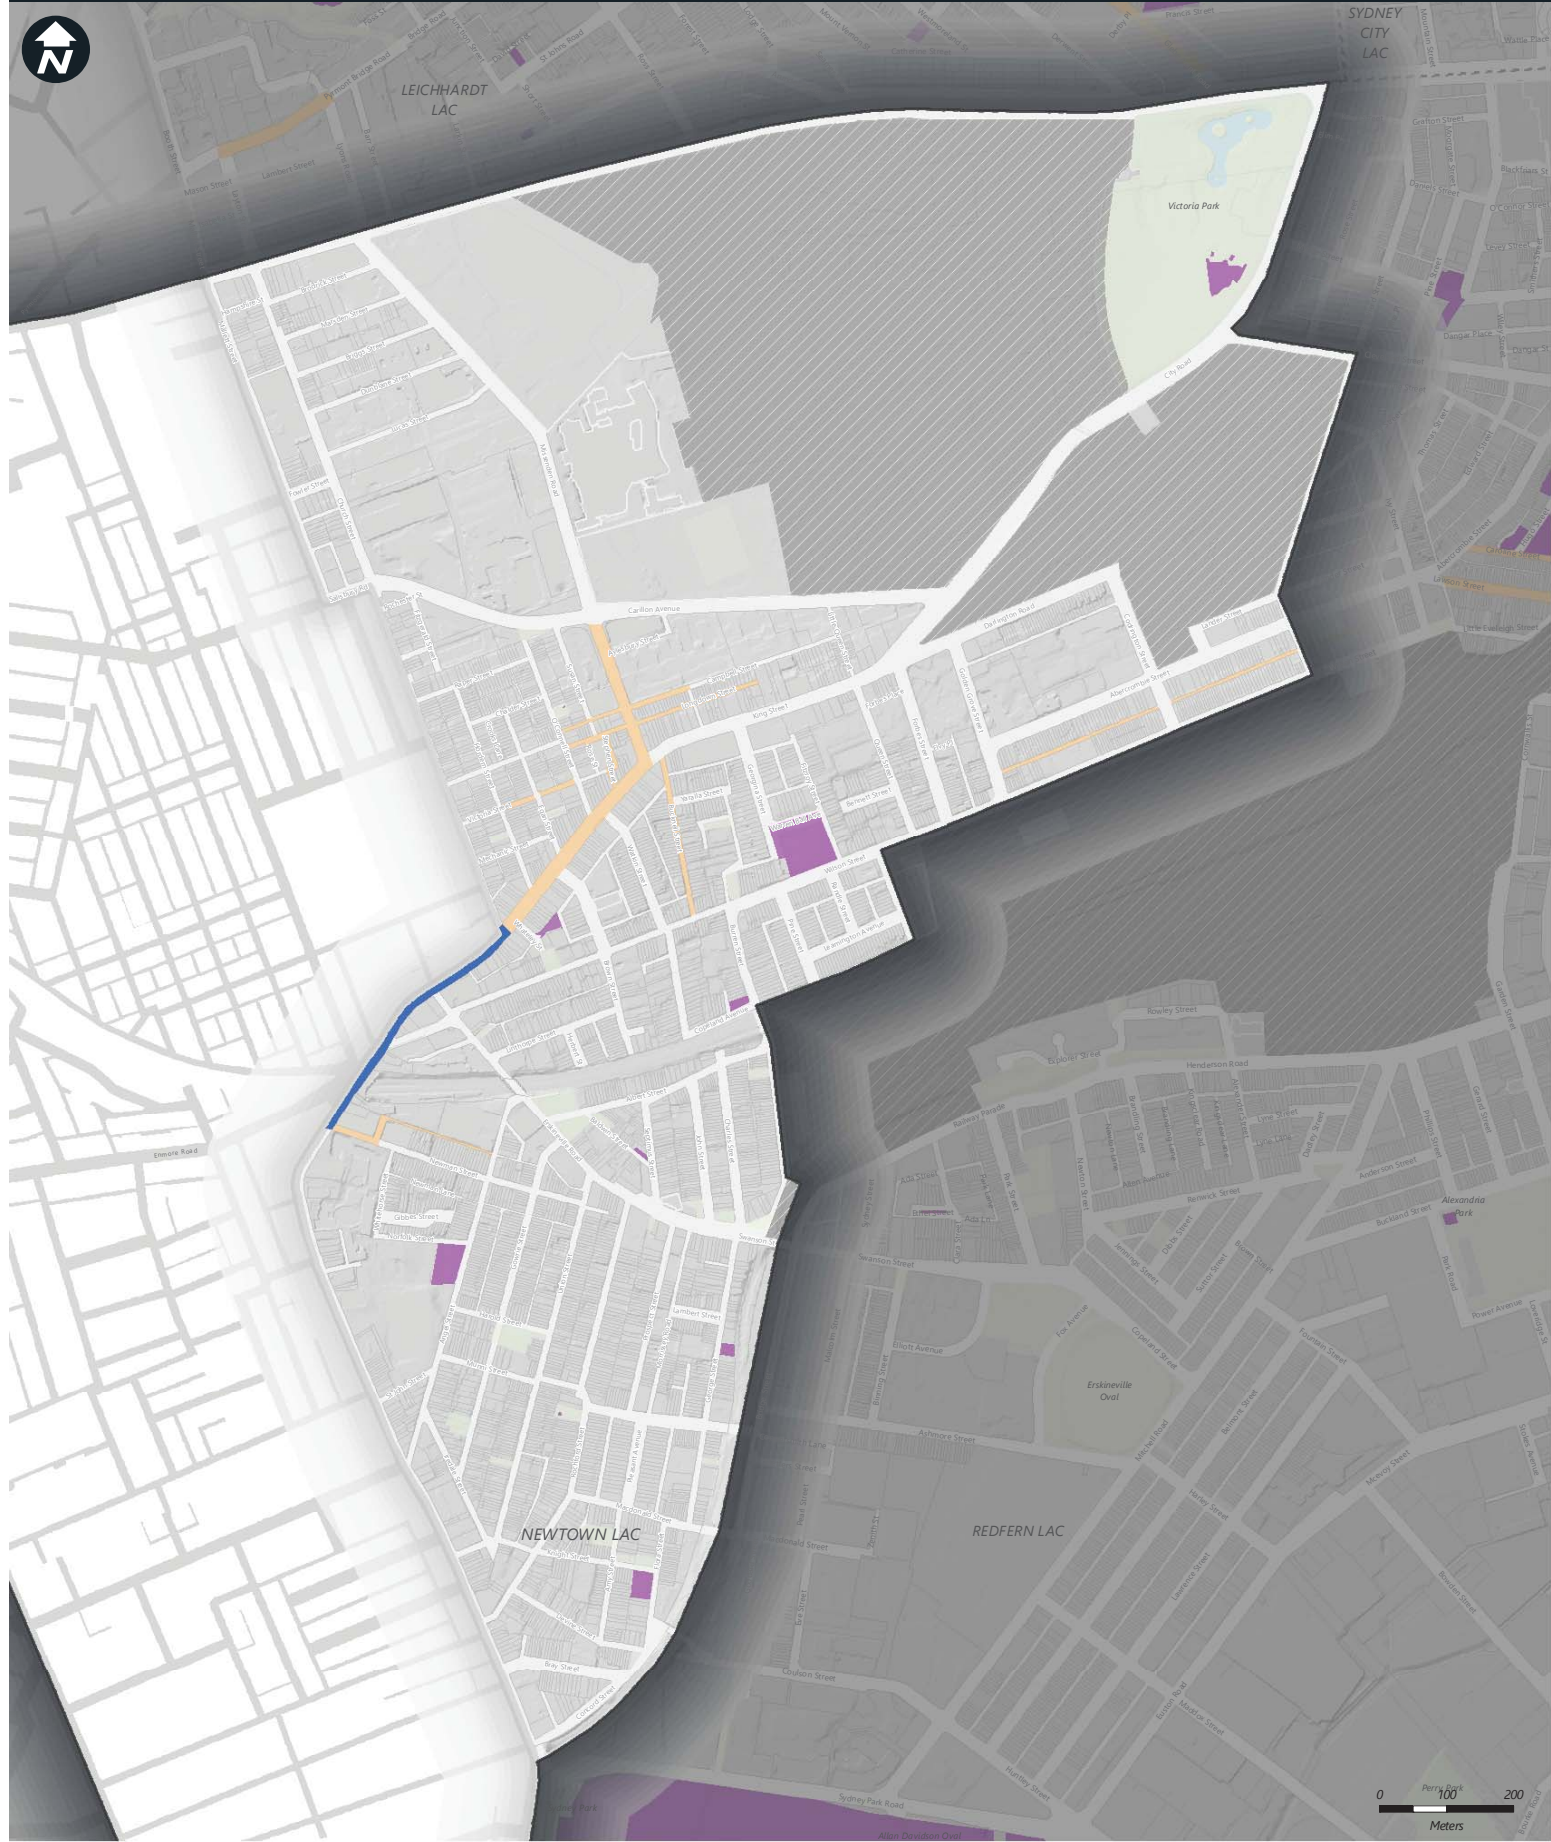

Proposed Alcohol Restrictions 2017

- New Alcohol Prohibited Area
- New Alcohol Free Zones
- New Ruby 7's 2018 Temporary Alcohol Free Zone
- New Timed Alcohol Prohibited Areas 10pm to 10am - 7 days per week (Alcohol consumption permissible on New Year's Eve)

Current Alcohol Restrictions

- Temporary Alcohol Prohibited Area
- Temporary Alcohol Free Zone
- Alcohol Prohibited Areas
- Alcohol Free Zone
- Not managed by the City of Sydney