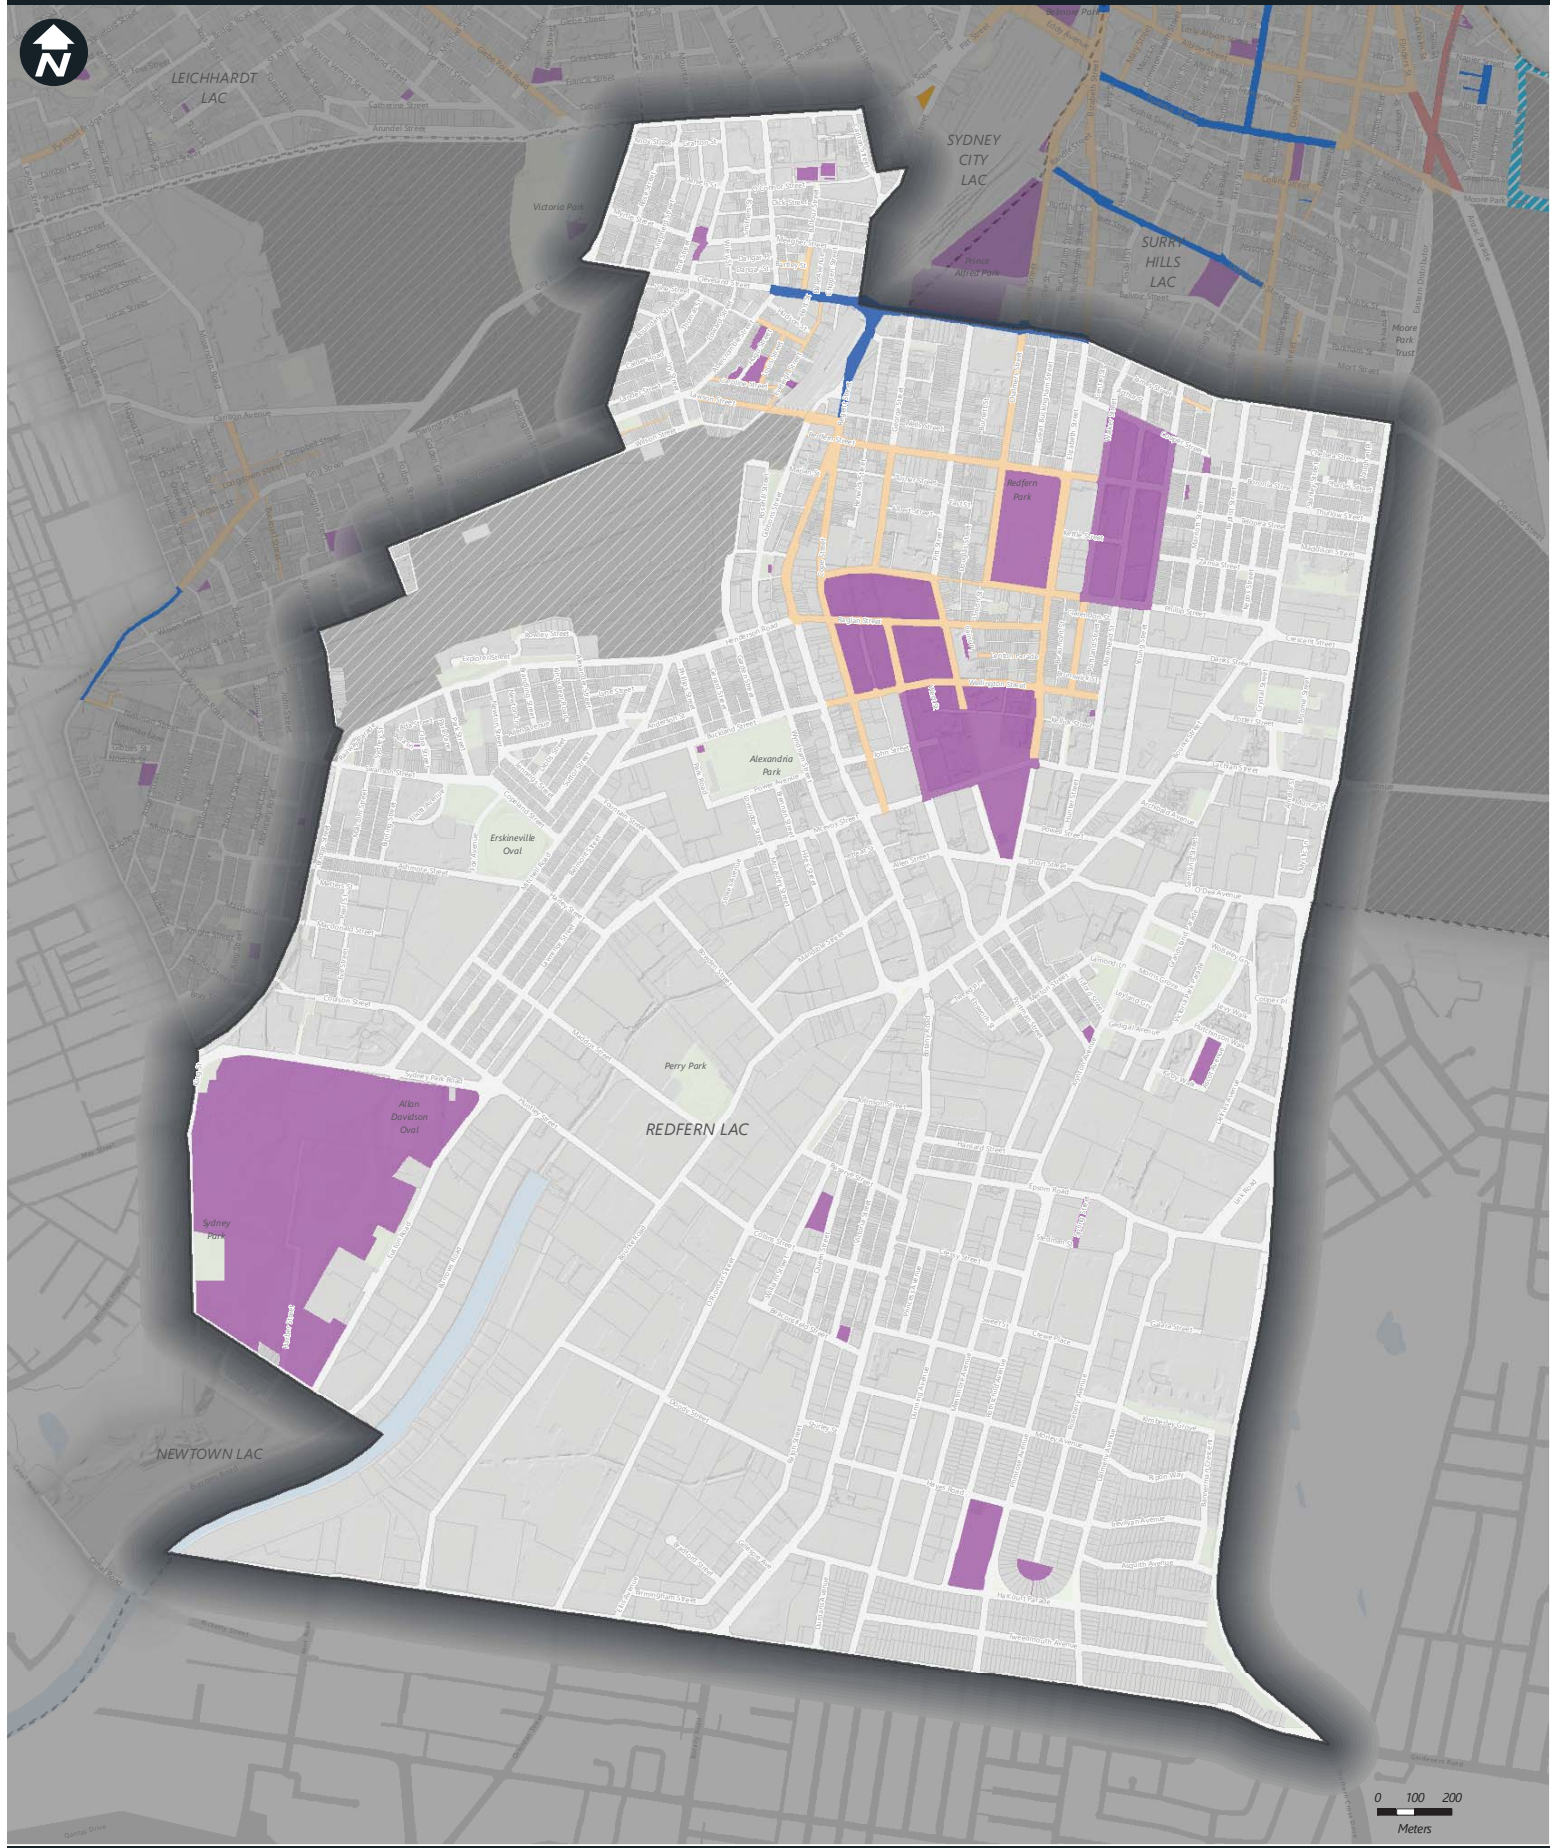

Proposed Alcohol Restrictions 2017

- New Alcohol Prohibited Area
- New Years Eve Temporary Alcohol Prohibited Areas
- New Alcohol Free Zones
- New Ruby 7's 2018 Temporary Alcohol Free Zone
- New Timed Alcohol Prohibited Areas 10pm to 10am - 7 days per week (Alcohol consumption permissible on New Year's Eve)

Current Alcohol Restrictions

- Temporary Alcohol Prohibited Area
- Alcohol Prohibited Areas
- Temporary Alcohol Free Zone
- Alcohol Free Zone
- Not managed by the City of Sydney